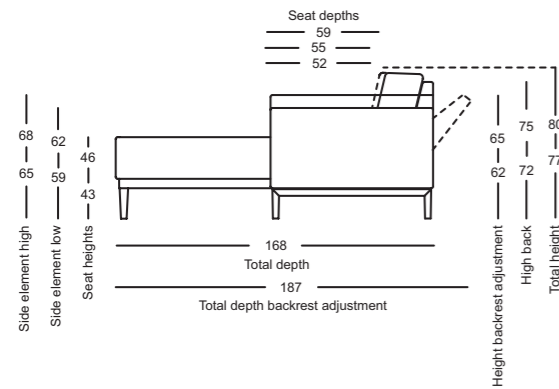

H-ASS-PSZ-CARA low back cushion: