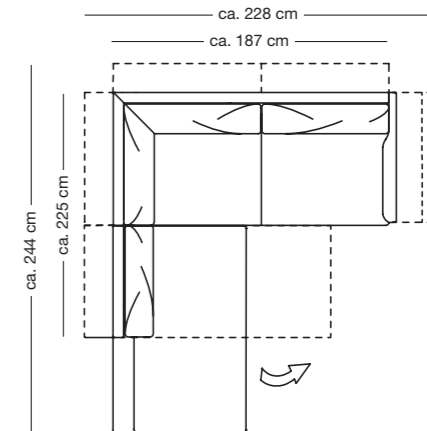

Ottoman

Measurements: 94 x 46 cm  
Leg variant: optional

Footstool

Measurements: 63 x 46 cm  
Leg variant: optional

Headrest (adjustable)

Headrest dimensions:  
54 x 73 cm  
High headrest dimensions:  
54 x 79 cm

Side section cushions

Measurements: 54 x 32 cm

Upholstered cushion

Measurements: 40 x 40 cm  
or 54 x 27 cm

H-ARB-PSZ/SRV 009 CARA 137 le.  
H-E-ASO/RV 009 CARA 168 ri.

The specified seat height dimensions are measured at the front edge of the seat upholstery. The measurements are approximate. Due to the soft nature of the materials, measurements for upholstered furniture can never be exact. The seat height can vary due to the different elasticity properties of the cover fabric, different padding structures and due to utilization characteristics.