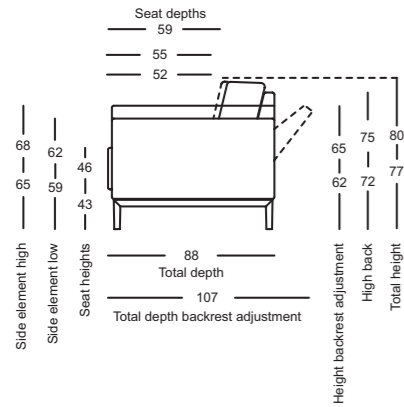

Technical part

Low back cushion: