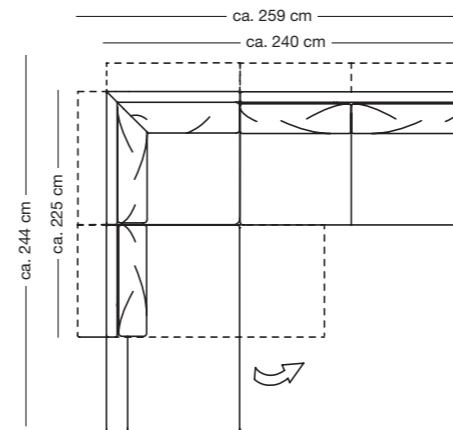

H-ARB-PSZ/SRV 009 CARA 137 le.
H-EPT 009 CARA SB 73
H-ASO/RV 009 SB 147 ri.