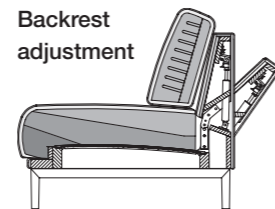

## Technical part

- // Wooden inner frame
- // Nosag spring support
- // Seat in high-quality cold foam, built up in coordinated layers varying in height and firmness, with a polyester nonwoven cover
- // Back pad made from polyurethane foam
- // Back cover quilted with polyester fleece
- // Options:  
The back can be steplessly adjusted down to the relax position
- // Backrest cushions made of polyurethane foam covered with a fleece/foam composite pad
- // Choice of two seat heights: 43 cm or 46 cm
- // Circular tubular base metal
  - › Smooth steel matt chrome
- // Metal brace, options:
  - › Steel, fine structure, powder-coated, matt, RAL 9017 traffic black
  - › Steel, fine structure, powder-coated, matt, RAL 7022 umbra grey
  - › Steel high-gloss chrome
- › Steel, fine structure, powder-coated, matt, RAL 7022 umbra grey
- › Steel high-gloss chrome
- // Wood brace, colorless painted, options:
  - › Oak
  - › Oak black pigmented
  - › Amercian walnut
- // Metal skid, options:
  - › Steel, fine structure, powder-coated, matt, RAL 9017 traffic black
  - › Steel, fine structure, powder-coated, matt, RAL 7022 umbra grey
  - › Steel high-gloss chrome
- // Side sections to floor have plastic glides
- ! Due to the way the furniture is designed, and its comfort level, some wrinkles and sitting pressure indentations are inevitable, even in top quality Rolf Benz upholstered furniture. All dimensions are approximate.