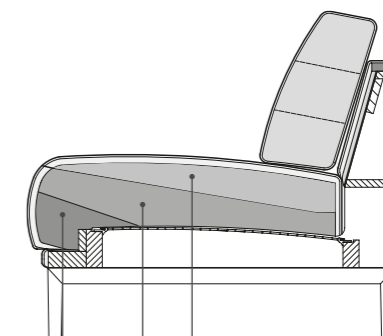

Density: 40
Compression firmness: 2.0

Density: 50
Compression firmness: 3.0

Density: 40
Compression firmness: 6,0

On the models H-EPT, H-E-ASO, H-ASO and H-E-ARB, a single foot is mounted under the corner back.

*For shape reasons, with the H-ASS-PSZ, an arch is always fitted at the front under the PSZ.