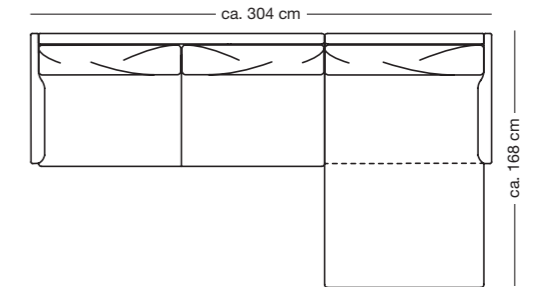

H-ASO 009 CARA SB 189 le.
H-ASS-PSZ 009 CARA SB 105 ri.