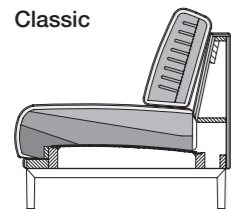

- // Wooden inner frame
- // Nosag spring support
- // Seat in high-quality cold foam, built up in coordinated layers varying in height and firmness, with a polyester nonwoven cover
- // Back pad made from polyurethane foam
- // Back cover quilted with polyester fleece
- // Options:
  The back can be steplessly adjusted down to the relax position
- // Backrest cushions made of polyurethane foam covered with a fleece/foam composite pad
- // Choice of two seat heights: 43 cm or 46 cm
- // Circular tubular base metal
  - › Smooth steel matt chrome
- // Metal brace, options:
  - › Steel, fine structure, powder-coated, matt, RAL 9017 traffic black
  - › Steel, fine structure, powder-coated, matt, RAL 7022 umbra grey
  - › Steel high-gloss chrome
- › Steel, fine structure, powder-coated, matt, RAL 7022 umbra grey
- › Steel high-gloss chrome
- // Wood brace, colorless painted, options:
  - › Oak
  - › Oak black pigmented
  - › Amercian walnut
- // Metal skid, options:
  - › Steel, fine structure, powder-coated, matt, RAL 9017 traffic black
  - › Steel, fine structure, powder-coated, matt, RAL 7022 umbra grey
  - › Steel high-gloss chrome
- // Side sections to floor have plastic glides
- ! Due to the way the furniture is designed, and its comfort level, some wrinkles and sitting pressure indentations are inevitable, even in top quality Rolf Benz upholstered furniture. All dimensions are approximate.