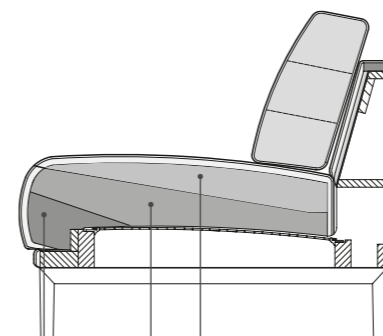

Density: 40
Compression firmness: 3.0

Density: 37
Compression firmness: 4.4

Density: 40
Compression firmness: 6,0

Lounge Plus upholstery comfort