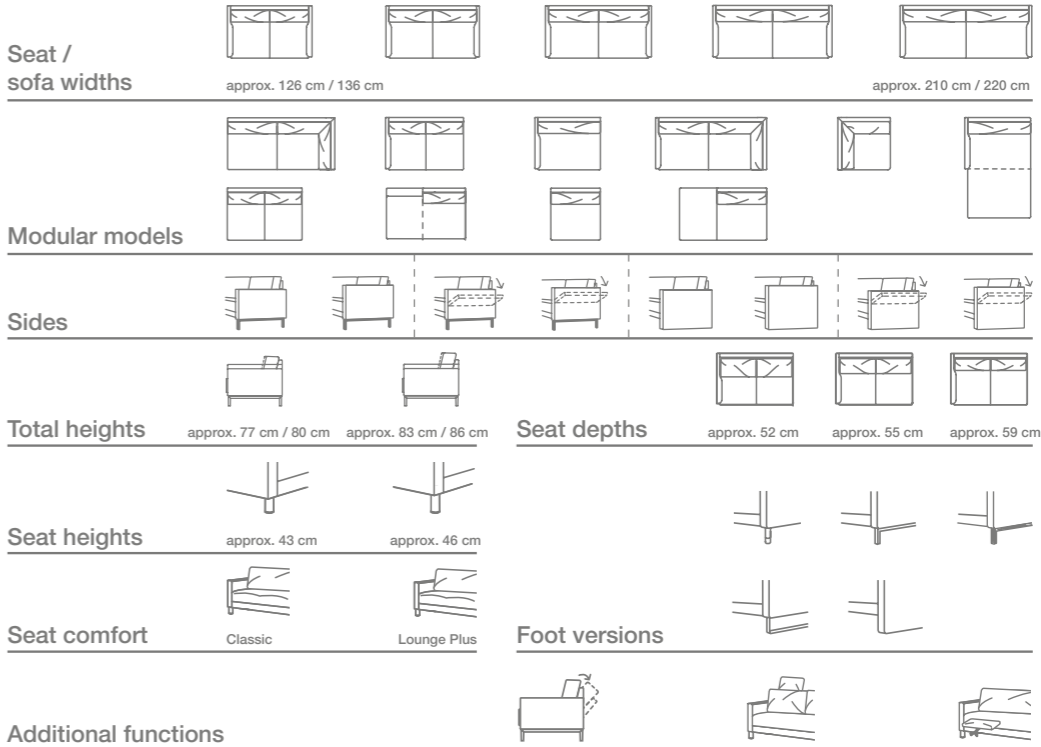

With the choice of legs (single leg, metal or wooden brace leg, metal runner or side section down to the floor), you can add the perfect finish to your personal living style. Choose the upholstery and seat height to match your ergonomic preferences. The seat depth is adjusted through the thickness of the back cushions. Different seat depths can thus be created and mixed within a sofa-scape.

## More of the best.

---

Everyone has their own personal idea of what relaxation means. And Rolf Benz CARA lives up to everyone's standards. The system range offers optional relaxation functions that can intelligently increase comfort and can be operated with just a few movements. The side sections can optionally be folded down for comfortable reclining and moved stably to any position in-between. The backrest can be equipped with a stepless relax function and a concealed headrest. The optional footrest adds the final touch to your idea of perfect comfort - with a twist, it can be moved to the ideal position. The new modular bench (H-ARB-PSZ-SRV 137) impresses with its rotating seat, a convenient, already integrated back adjustment function and optional headrest. The additionally selectable storage space ensures that everything you need to be happy is within reach.

## The seat and sofa widths.

Rolf Benz CARA comes in 5 different seat and sofa widths.  
The total width is made up of the seat width and the width of the two side sections.

**Seat width: 126 cm**

Total width:  
With side section low or high: 136 cm  
With adjustably side section low: 170 cm  
With adjustably side section high: 182 cm

**Seat width: 147 cm**

Total width:  
With side section low or high: 157 cm  
With side section adjustably low: 191 cm  
With adjustably side section high: 203 cm

**Seat width: 168 cm**

Total width:  
With side section low or high: 178 cm  
With side section adjustably low: 212 cm  
With adjustably side section high: 224 cm