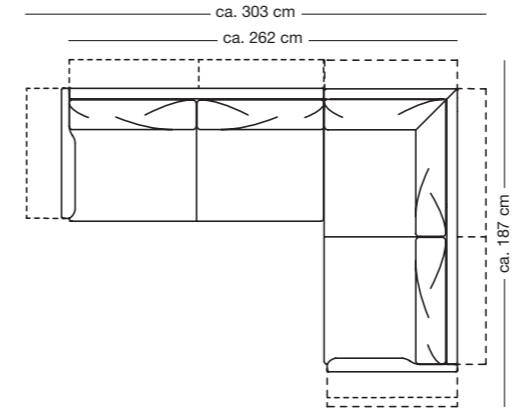

Combination examples

H-ASO/RV 009 CARA SB 168 le.
H-E-ASO/RV 009 CARA SB 168 ri.