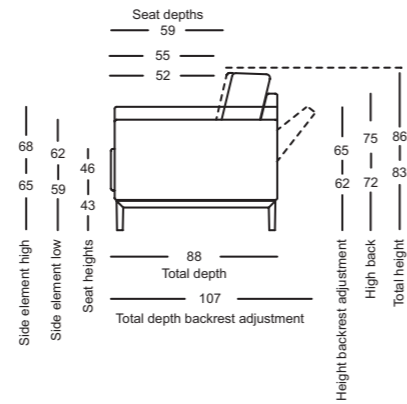

High back cushion: